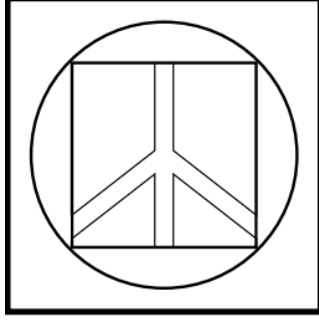

In the following pages, there are 4 symbols taken from 'Symbole der Geisteslehre' that you may find quite interesting. Some of them, as you will see, have already made a huge impact on our personal lives and world. Be aware that by simply gazing at these various symbols, you can feel certain sensations inside yourself. You can tell which ones feel uplifting and which ones make you feel somewhat heavy.

This Symbol means Existence and Life

Directed upward and in a double V, this symbolizes the tree of life with its branches reaching upwards to the sky, i.e. into the lofty heights. Here, it symbolises the creational striving of the powers towards the relative absolute fulfillment and continuous rise up and making progress. Life can unfold itself in the tree of life.