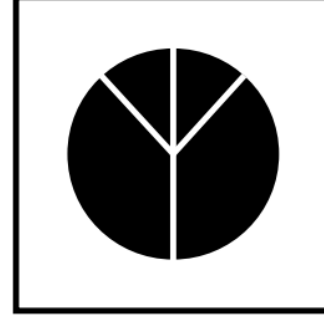

This Symbol means Death and Depravity

The turned-around tree of life does not let the power of life become effective, but lets the power flow into the ground. In that way life's counterpart is changed to become the eliminator of life. This so-called PEACE symbol symbolises destruction, elimination and ruin. It does not refer to death in an evolutionary form, which is striving towards the existence in death and thus fulfilling an important part in the life of a human being. On the contrary, this so-called PEACE symbol refers in its wrong usage to a senseless death, to destruction in a de-evolutionary form. It refers, therefore, to a non-evolutionary senselessness and forced finiteness.